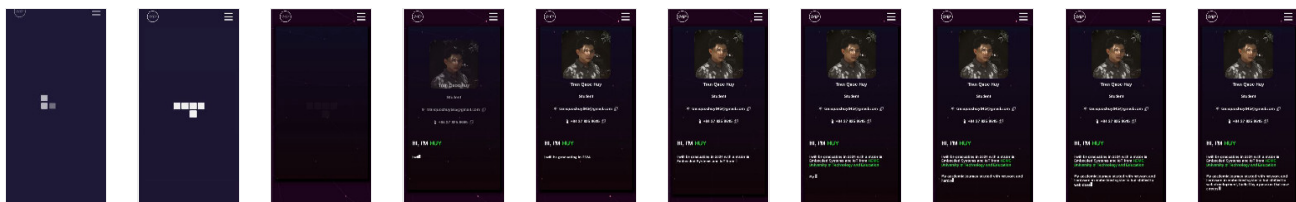

0 ms

Largest Contentful Paint

2.4 s

Cumulative Layout Shift

0.003

[View Treemap](#)

Show audits relevant to: All FCP TBT LCP CLS

OPPORTUNITIES